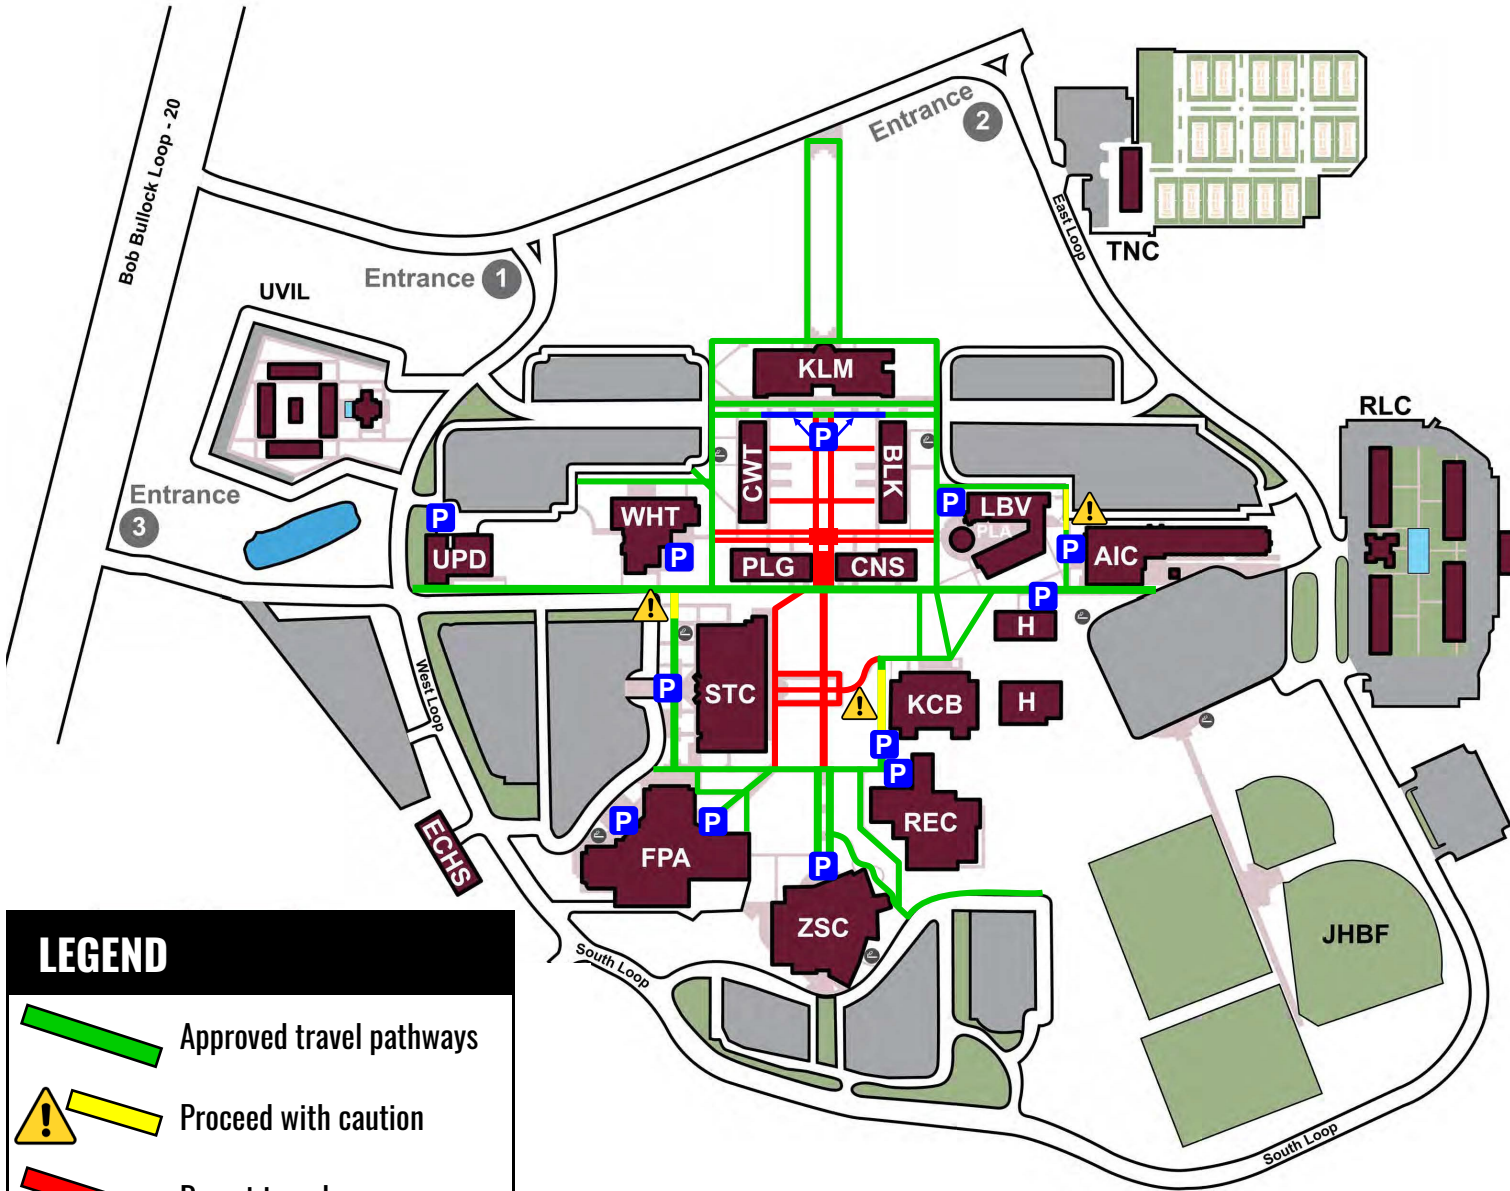

AUTHORIZED GOLF CART TRAVEL PATHS

- AIC- Academic Innovation Center
- KLM- Sue and Radcliffe Killam Library
- CWT- Dr. Billy F. Cowart Hall
- BLK- Bob Bullock Hall
- WHT- Western Hemispheric Trade Center
- PLG- Anthony J. and Georgia A. Pellegrino Hall
- CNS- Dr. F. M. Canseco Hall
- LBV- Lamar Bruni Vergara Science Center
- PLA- Lamar Bruni Vergara Planetarium
- STC- Student Center
- KCB- Kinesiology - Convocation Building
- H- Physical Plant
- FPA- Center for the Fine and Performing Arts
- ECHS- Early College High School
- ZSC- Zaffirini Success Center
- REC- Kinesiology, Wellness and Recreation Center
- RLC- Residential Learning Community
- UPD- University Police Department
- UVIL- University Village
- JHBF- Jorge Haynes Baseball Field
- TNC- City of Laredo Tennis Complex at TAMU

LEGEND

- Approved travel pathways
- Proceed with caution
- Do not travel
- Permitted parking areas

- Parking
- Sidewalks
- Smoking Pavilion